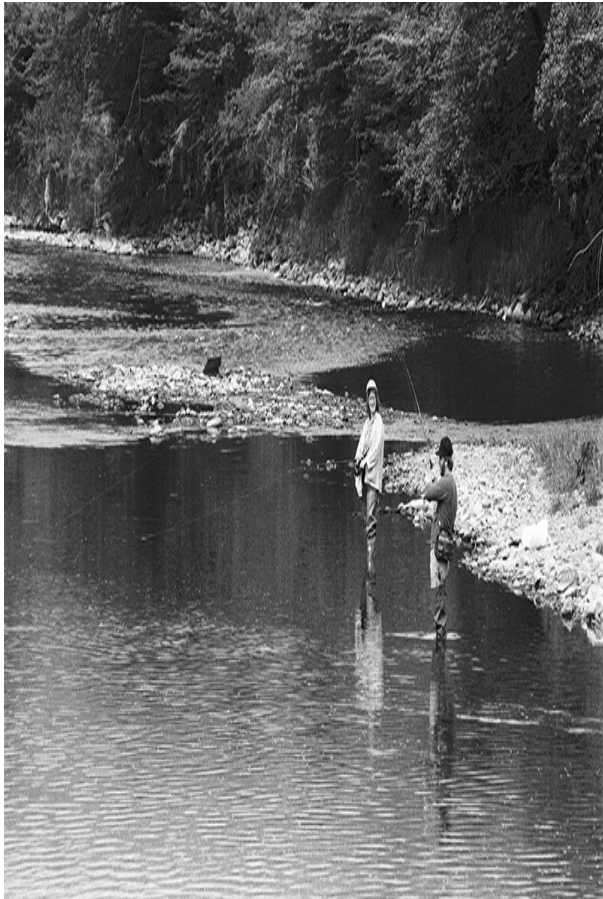

Fishing in Central New York (3)

Creator:

Charles Winters

Title:

Fishing in Central New York (3)

Date:

1987

Identifier:

F0002.2016(001)a.3

Description:

Film negative. A man and a woman stand in the water at the edge of a river or stream in Delaware or Otsego County, New York. The woman holds the fishing rods straight in front of her and the man appears to be pulling in a fish. The woman looks toward the photographer's location. They are wearing long pants, long sleeve shirts, hats and wader boots. The water's edge is very rocky, the dirt covered with medium-sized gravel. A tree line is behind the couple at the water's edge.

Physical dimensions:

height 1.375 in ; width 1.4375 in

Format:

Negative, Film

Coverage:

Delaware County

Publisher:

Plowline: Images of Rural New York. A project of The Farmers' Museum, supported by the Gipson Family.