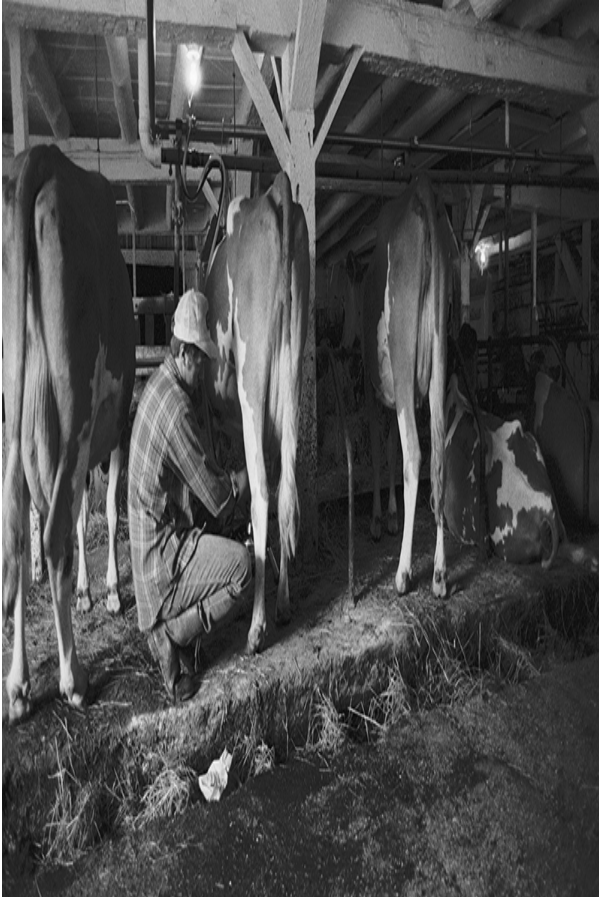

## Daily Milking

**Creator:**

Charles Winters

---

**Title:**

Daily Milking

---

**Date:**

1987

---

**Identifier:**

F0002.2016(038)a.1

---

**Description:**

Film negative. A farmer is preparing a cow to be milked. The farmer is crouched down, wearing a plaid shirt, jeans, boots and a hat. There is a cow on either side of the cow that is being prepared for milking.

---

**Physical dimensions:**

height 1.375 in ; width 1.4375 in

---

**Format:**

Negative, Film

---

**Coverage:**

Delaware County

---

**Publisher:**

Plowline: Images of Rural New York. A project of The Farmers' Museum, supported by the Gipson Family.

---

[Add to selection](#)

---

**Source URL:** <http://plowline.farmersmuseum.org/daily-milking#comment-0>